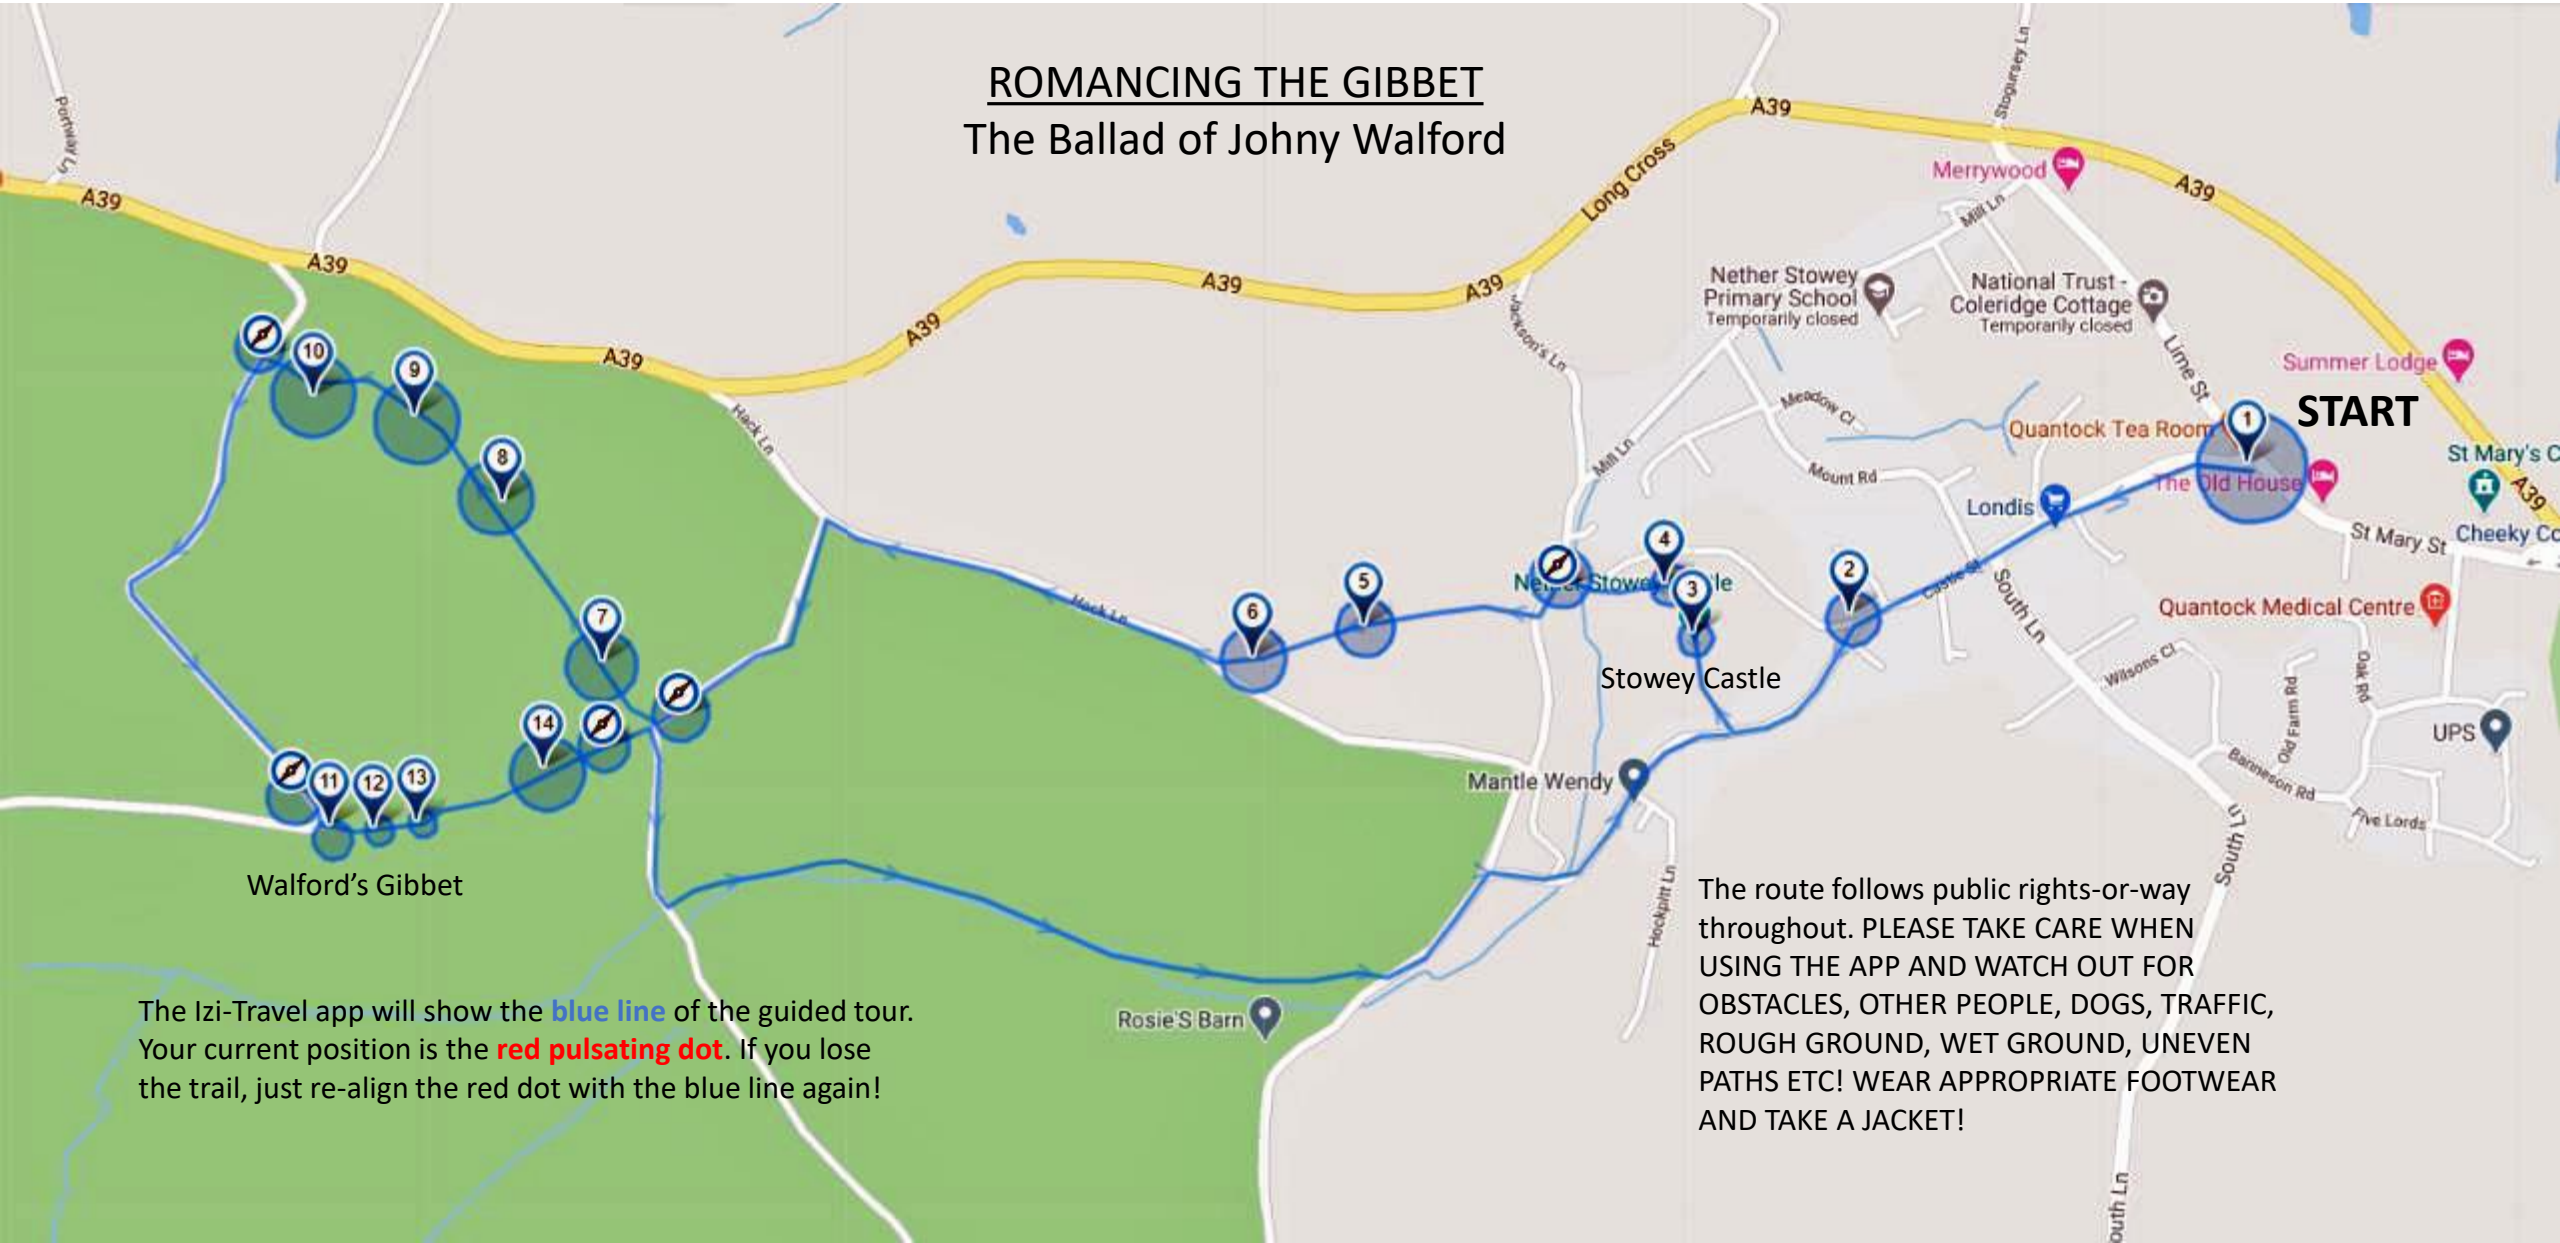

# ROMANCING THE GIBBET

## The Ballad of Johny Walford

**START**

Walford's Gibbet

The Izi-Travel app will show the **blue line** of the guided tour. Your current position is the **red pulsating dot**. If you lose the trail, just re-align the red dot with the blue line again!

The route follows public rights-of-way throughout. PLEASE TAKE CARE WHEN USING THE APP AND WATCH OUT FOR OBSTACLES, OTHER PEOPLE, DOGS, TRAFFIC, ROUGH GROUND, WET GROUND, UNEVEN PATHS ETC! WEAR APPROPRIATE FOOTWEAR AND TAKE A JACKET!